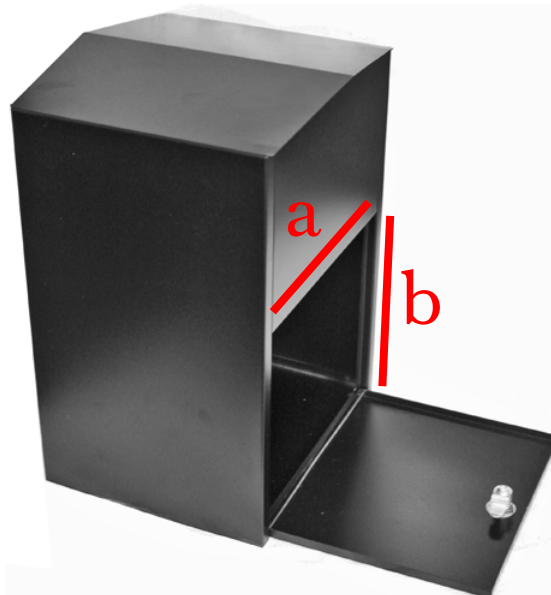

Post Box

Colour : Black
or Matte Grey
Height = 465 mm
Length = 298 mm
Depth = 96 mm
Price = £

Post Box 1

Colour : Black
or Matte Grey
Height = 410 mm
Length = 260 mm
Depth = 90 mm
Price = £

Rear opening for retrieval of post. Supplied with 2 keys.

Post Box XL 1

Colour : Black
Height = 400 mm
Width = 280 mm
Depth = 230 mm
a = 200 mm
b = 235 mm
Price = £

Stainless
Steel

This post box has cast aluminium front and back panels with a stainless steel casing.

Post Box XL

Colour : Self-colour,
Aluminium.

Height = 440 mm

Width = 300 mm

Depth = 255 mm

a x b = 180 sq. mm

Front
Opening = 230 x 55 mm

Rear opening for retrieval of post. Supplied with 2 keys.