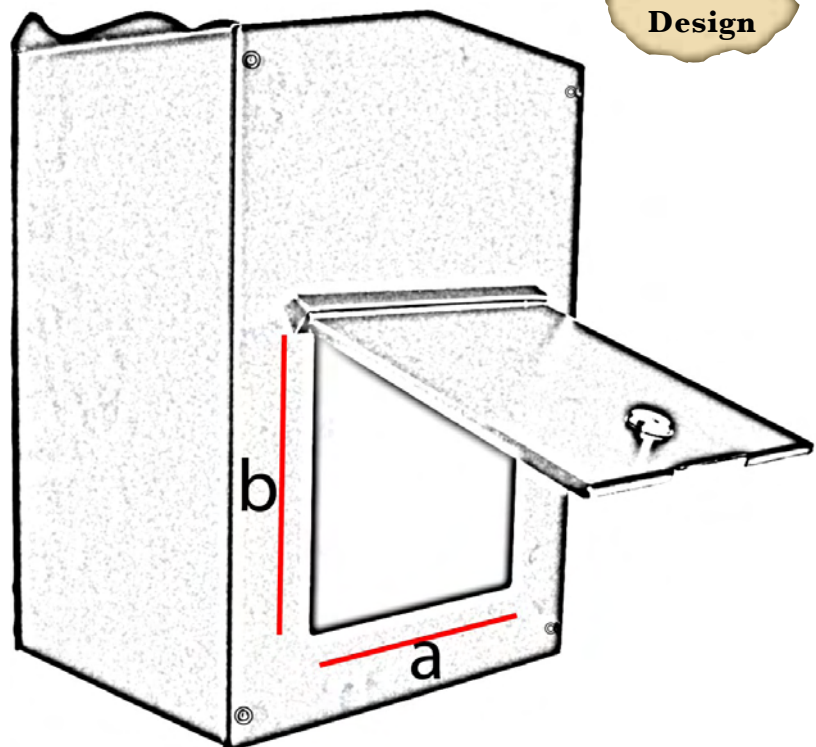

Post Box

Colour : Black
or Matte Grey
Height = 465 mm
Length = 298 mm
Depth = 96 mm
Price = £

Post Box 1

Colour : Black
or Matte Grey
Height = 410 mm
Length = 260 mm
Depth = 90 mm
Price = £

Rear opening for retrieval of post. Supplied with 2 keys.

Post Box XL 1

Colour : Black
Height = 400 mm
Width = 280 mm
Depth = 230 mm
a = 200 mm
b = 235 mm
Price = £

Stainless
Steel

This post box has cast aluminium front and back panels with a stainless steel casing.

Post Box XL

Colour : Self-colour,
Aluminium.

Height = 440 mm

Width = 300 mm

Depth = 255 mm

a x b = 180 sq. mm

Front
Opening = 230 x 55 mm

Rear opening for retrieval of post. Supplied with 2 keys.